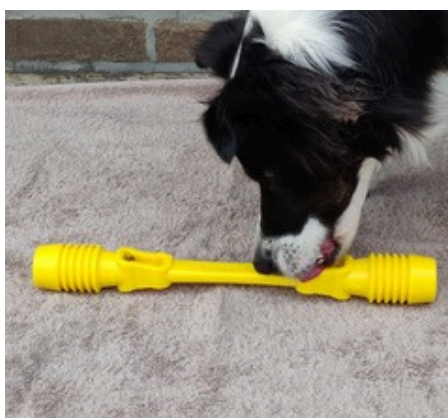

K9 CONNECTABLES

Verhuur: €3,5/week

Waarborg: €20

Yes bone