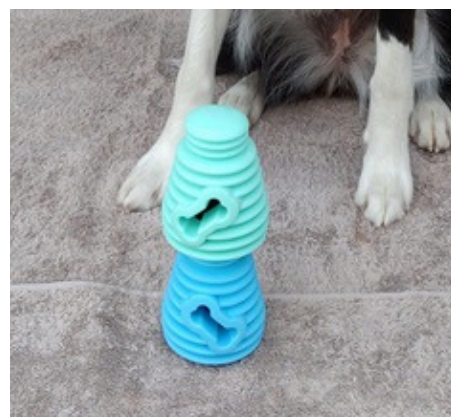

## K9 CONNECTABLES

Verhuur: €3,5/week

Waarborg: €20

The original

Tech bone

The dentist

Super sticker

Kibble connector