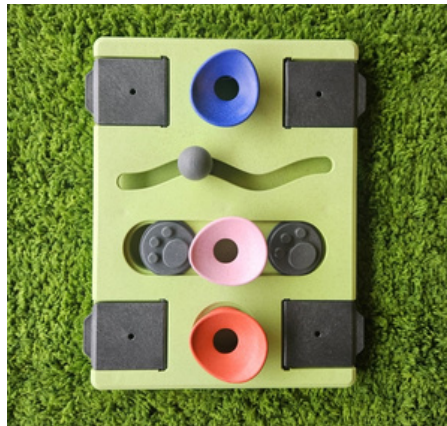

EAT SLOW LIVE LONGER

Verhuur: €3,5/week

Waarborg: €20

Rectagle