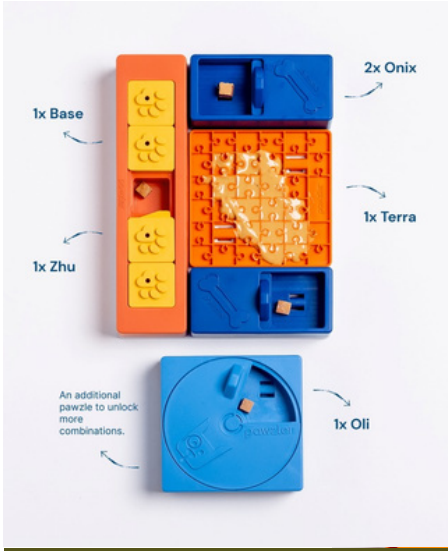

PAWZLER

Verhuur: €3,5/week
Waarborg: €20

Beginner set

VERKOOP: €30