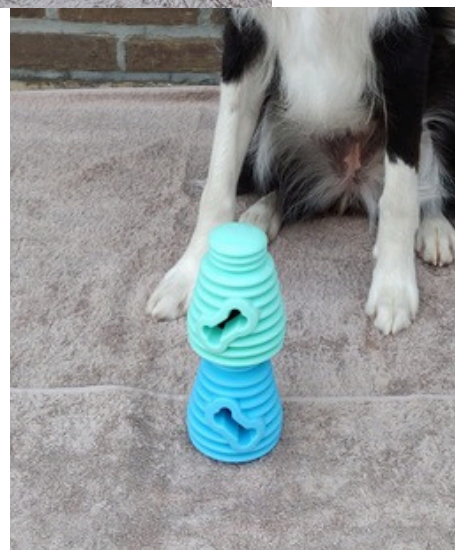

# K9 CONNECTOR: BEGINNER SET

Verhuur: €5/week  
Waarborg: €20

Super Sticker

The original

Tech bone

The dentist